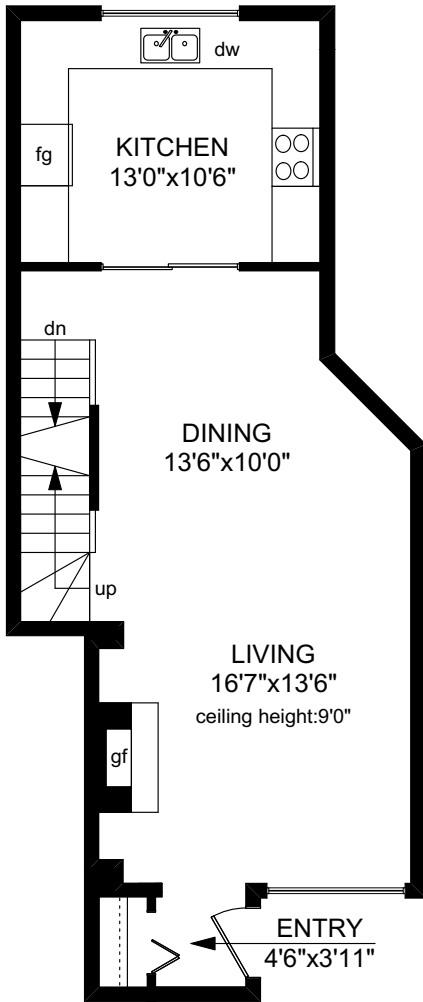

13 - 60 DALLAS ROAD

MAIN FLOOR
603 SQ.FT

UPPER FLOOR
572 SQ.FT

LOWER FLOOR
278 SQ.FT

	FINISHED SQ. FT.	UNFINISHED SQ. FT.	TOTAL SQ. FT.
MAIN	603	0	603
UPPER	572	0	572
LOWER	278	0	278
TOTAL	1453	0	1453
GARAGE	0	290	290
BALCONY	0	27	27

PREPARED FOR THE EXCLUSIVE USE OF
CHERYL BEJCAR & ASSOCIATES
OF NEWPORT REALTY

MEASURED ON: 06/20/19
DRAWING FILE: 15946

Tafe Measure VICTORIA, B.C.
Ph. 883.8894
www.tafemeasure.com