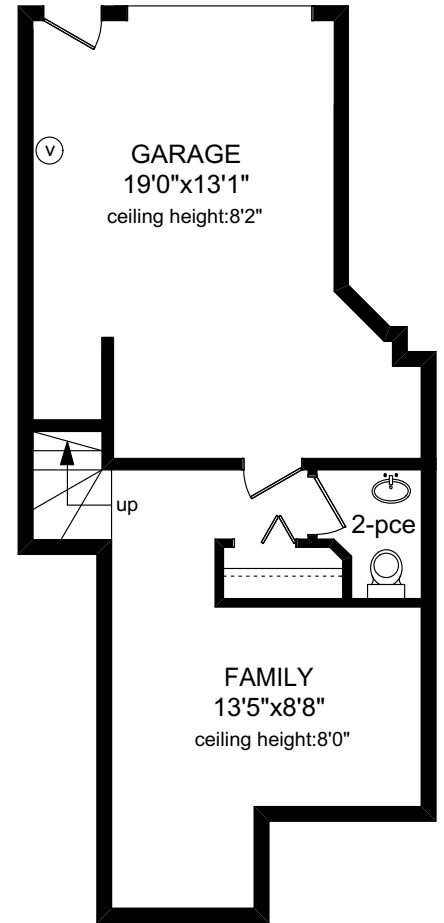

13 - 60 DALLAS ROAD

MAIN FLOOR
603 SQ.FT

UPPER FLOOR
572 SQ.FT

LOWER FLOOR
278 SQ.FT

	FINISHED SQ. FT.	UNFINISHED SQ. FT.	TOTAL SQ. FT.
MAIN	603	0	603
UPPER	572	0	572
LOWER	278	0	278
TOTAL	1453	0	1453
GARAGE	0	290	290
BALCONY	0	27	27

PREPARED FOR THE EXCLUSIVE USE OF
CHERYL BEJCAR & ASSOCIATES
OF NEWPORT REALTY

MEASURED ON: 06/20/19
DRAWING FILE: 15946

Tafe Measure VICTORIA, B.C.
Ph. 883.8894
www.tafemeasure.com