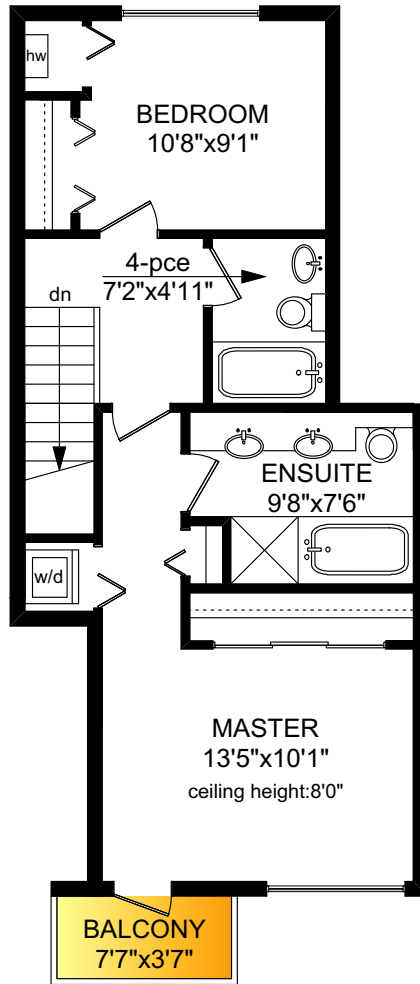

13 - 60 DALLAS ROAD

MAIN FLOOR
603 SQ.FT

UPPER FLOOR
572 SQ.FT

LOWER FLOOR
278 SQ.FT

	FINISHED SQ. FT.	UNFINISHED SQ. FT.	TOTAL SQ. FT.
MAIN	603	0	603
UPPER	572	0	572
LOWER	278	0	278
TOTAL	1453	0	1453
GARAGE	0	290	290
BALCONY	0	27	27

PREPARED FOR THE EXCLUSIVE USE OF
CHERYL BEJCAR & ASSOCIATES
OF NEWPORT REALTY

MEASURED ON: 06/20/19
DRAWING FILE: 15946

Tafe Measure VICTORIA, B.C.
Ph. 883.8894
www.tafemeasure.com