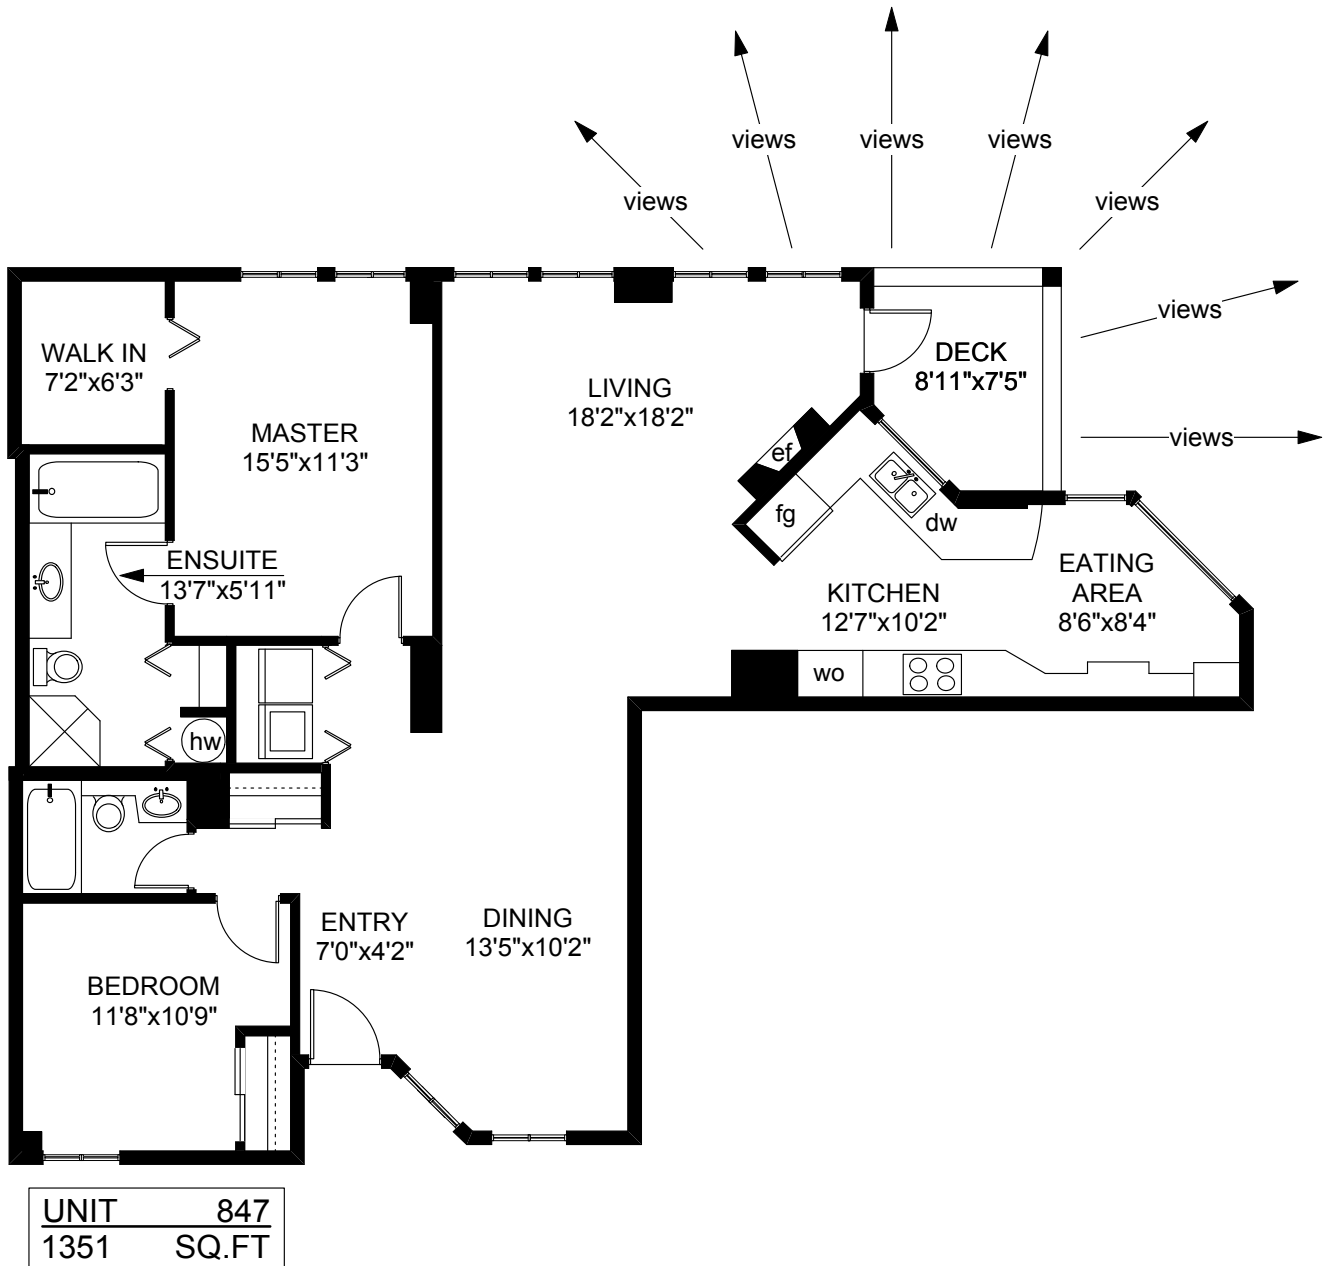

635-205 KIMTA ROAD

	FINISHED SQ. FT.	UNFINISHED SQ. FT.	TOTAL SQ. FT.
UNIT 847	1351	0	1351
TOTAL	1351	0	1351
DECK	0	71	71

PREPARED FOR THE EXCLUSIVE USE OF
CHERYL BEJCAR & ASSOCIATES OF
ROYAL LEPAGE COAST CAPITAL REALTY