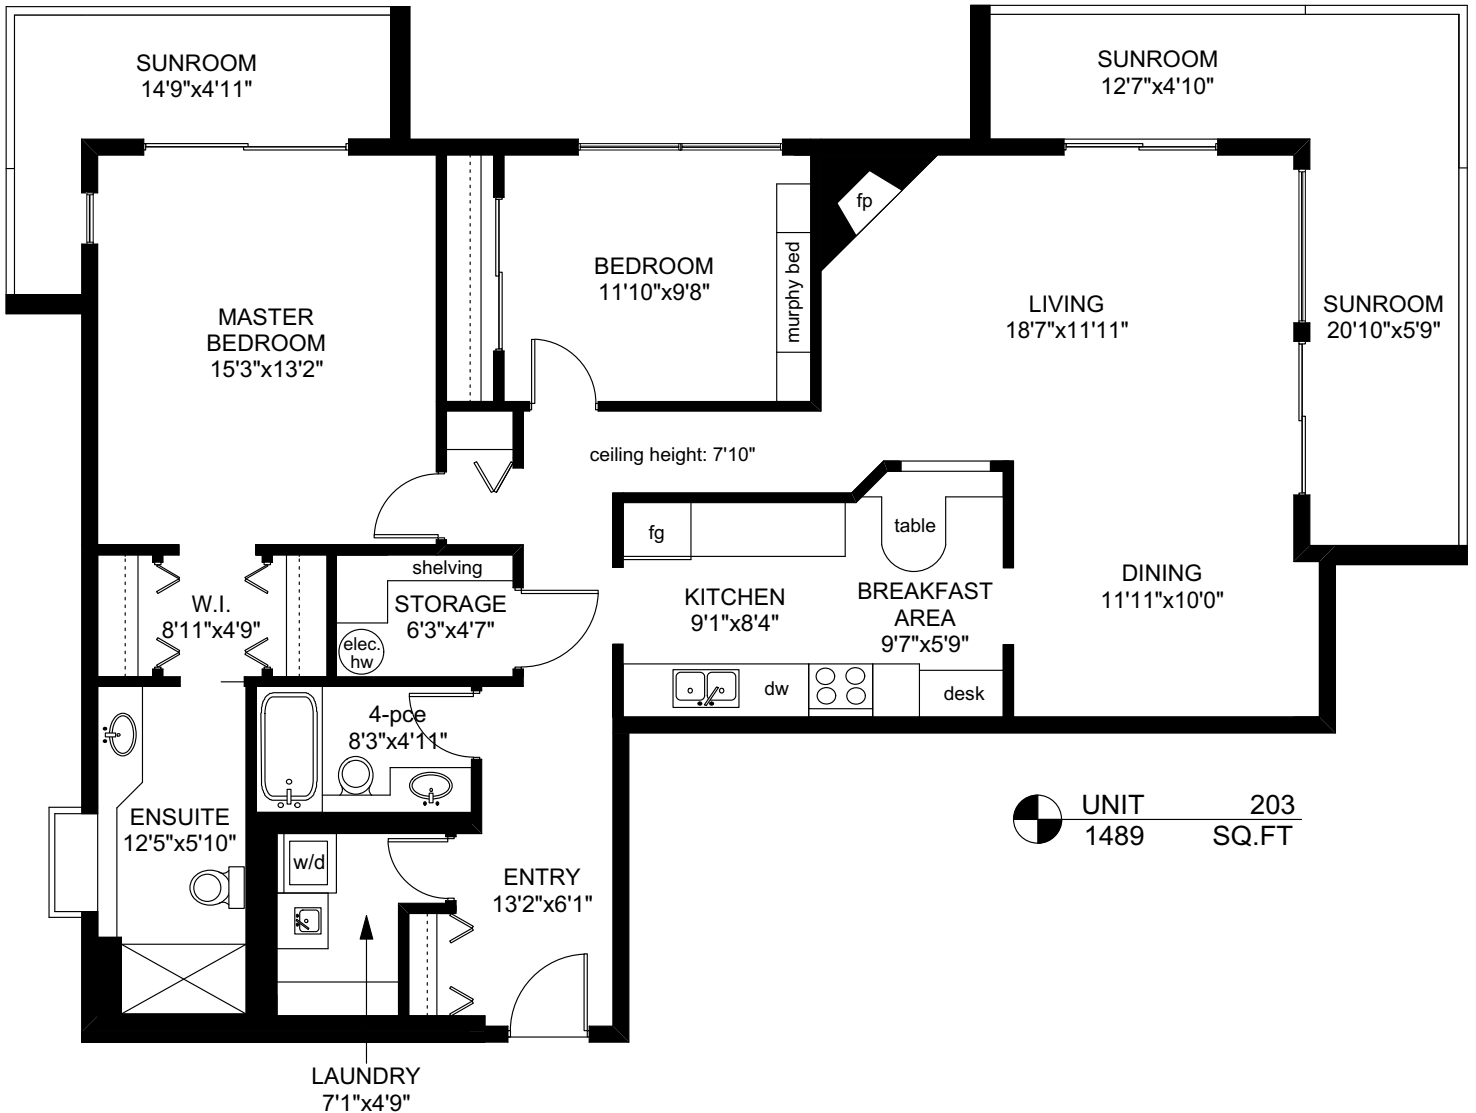

# 203 - 920 PARK BOULEVARD

	FINISHED SQ. FT.	UNFINISHED SQ. FT.	TOTAL SQ. FT.
UNIT 203	1308	0	1308
SUNROOMS	0	181	181
TOTAL	1308	181	1489

PREPARED FOR THE EXCLUSIVE USE OF  
CHERYL BEJCAR & ASSOCIATES  
OF NEWPORT REALTY

MEASURED ON: 02/26/20  
DRAWING FILE: 9091

**Taf**measure VICTORIA, B.C.  
Ph. 883.8894  
www.tafmeasure.com