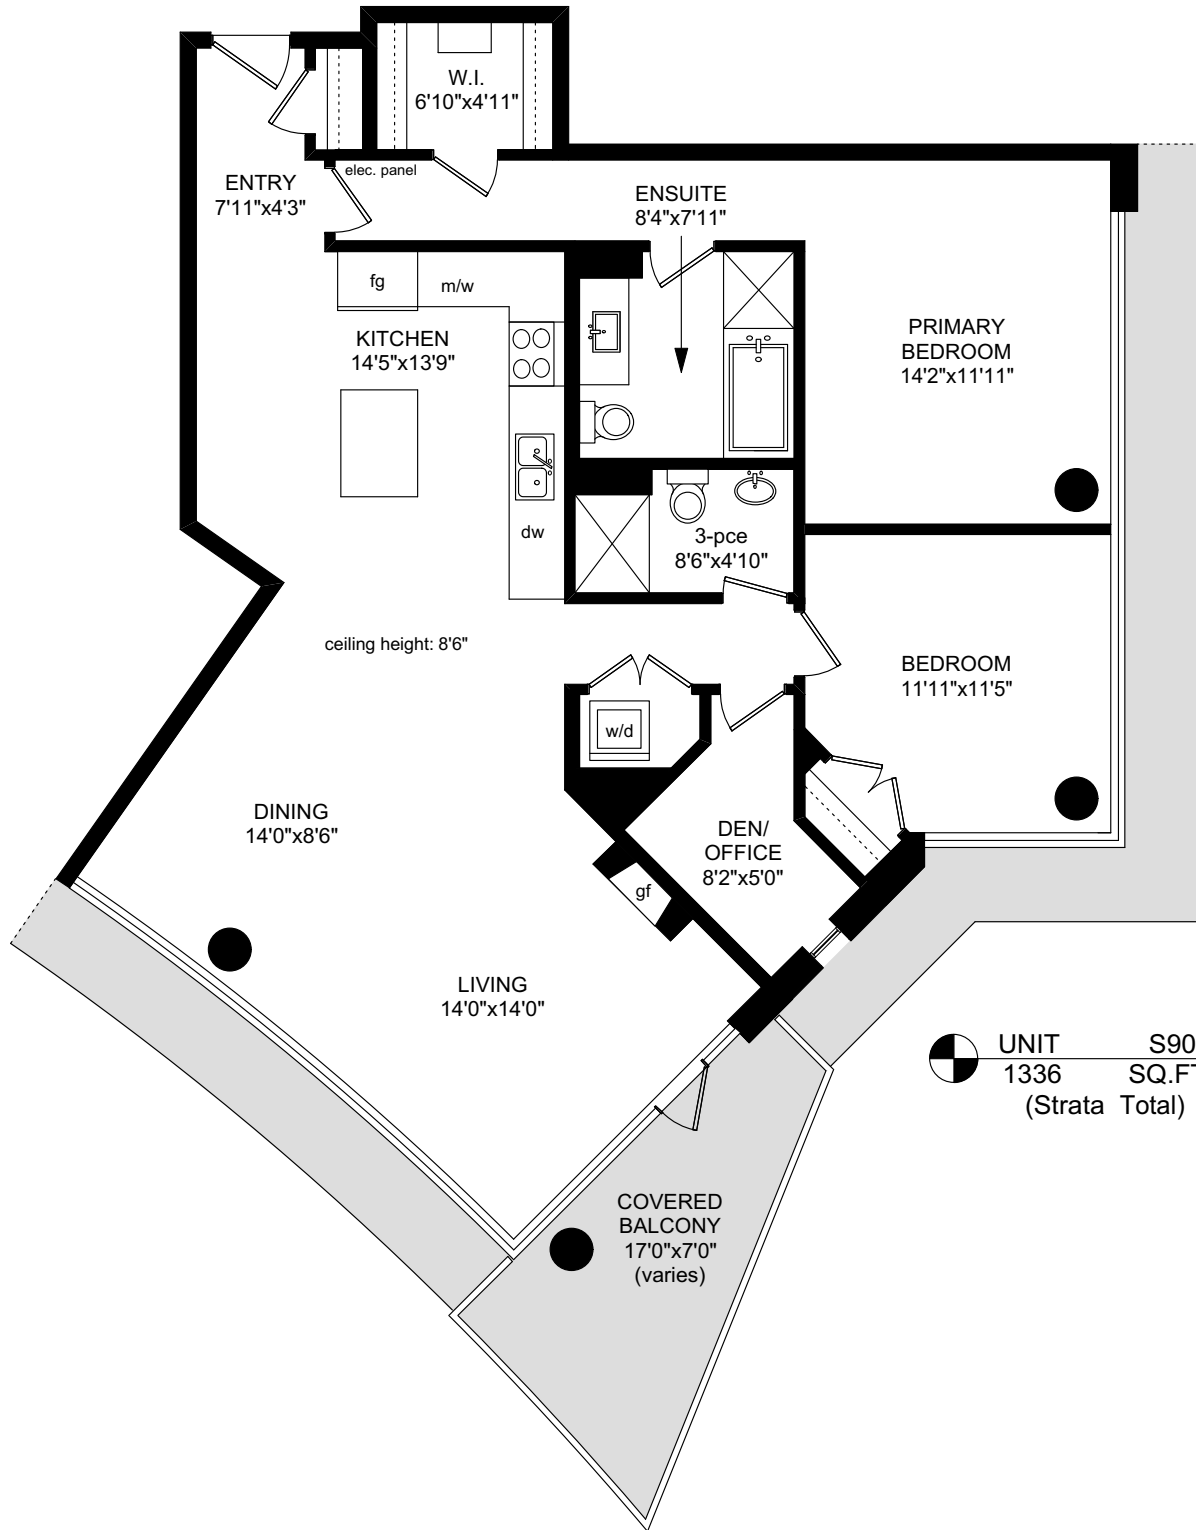

# S906 - 737 HUMBOLDT STREET

**UNIT**                      **S906**  
 1336                      **SQ.FT**  
 (Strata Total)

|           | FINISHED<br>SQ. FT. | UNFINISHED<br>SQ. FT. | TOTAL<br>SQ. FT. |
|-----------|---------------------|-----------------------|------------------|
| UNIT S906 | 1336                | 0                     | 1336             |
| TOTAL     | 1336                | 0                     | 1336             |
| BALCONY   | 0                   | 107                   | 107              |

PREPARED FOR THE EXCLUSIVE USE OF  
 CHERYL BEJCAR & ASSOCIATES  
 OF NEWPORT REALTY

MEASURED ON: 04/14/21  
 DRAWING FILE: 17911

**Tafe Measure** VICTORIA, B.C.  
 Ph. 883.8894  
 www.tafemeasure.com