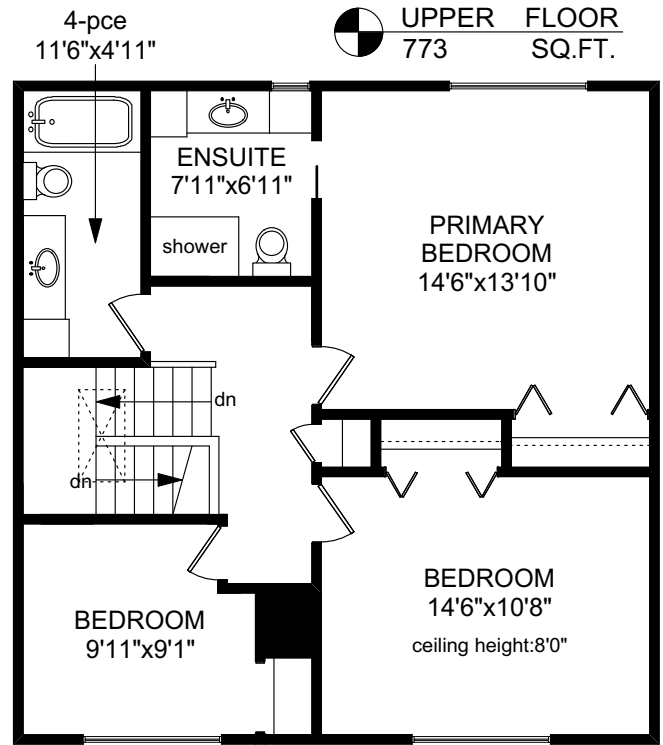

# 13 - 949 PEMBERTON ROAD

MAIN FLOOR  
802 SQ.FT.

UPPER FLOOR  
773 SQ.FT.

NOTE: The room name labels/sizes are for viewing reference only. They are not to be used for calculating total square footage.

	FINISHED SQ. FT.	UNFINISHED SQ. FT.	TOTAL SQ. FT.
MAIN	802	0	802
UPPER	773	0	773
TOTAL	1575	0	1575
PATIOS	0	683	683