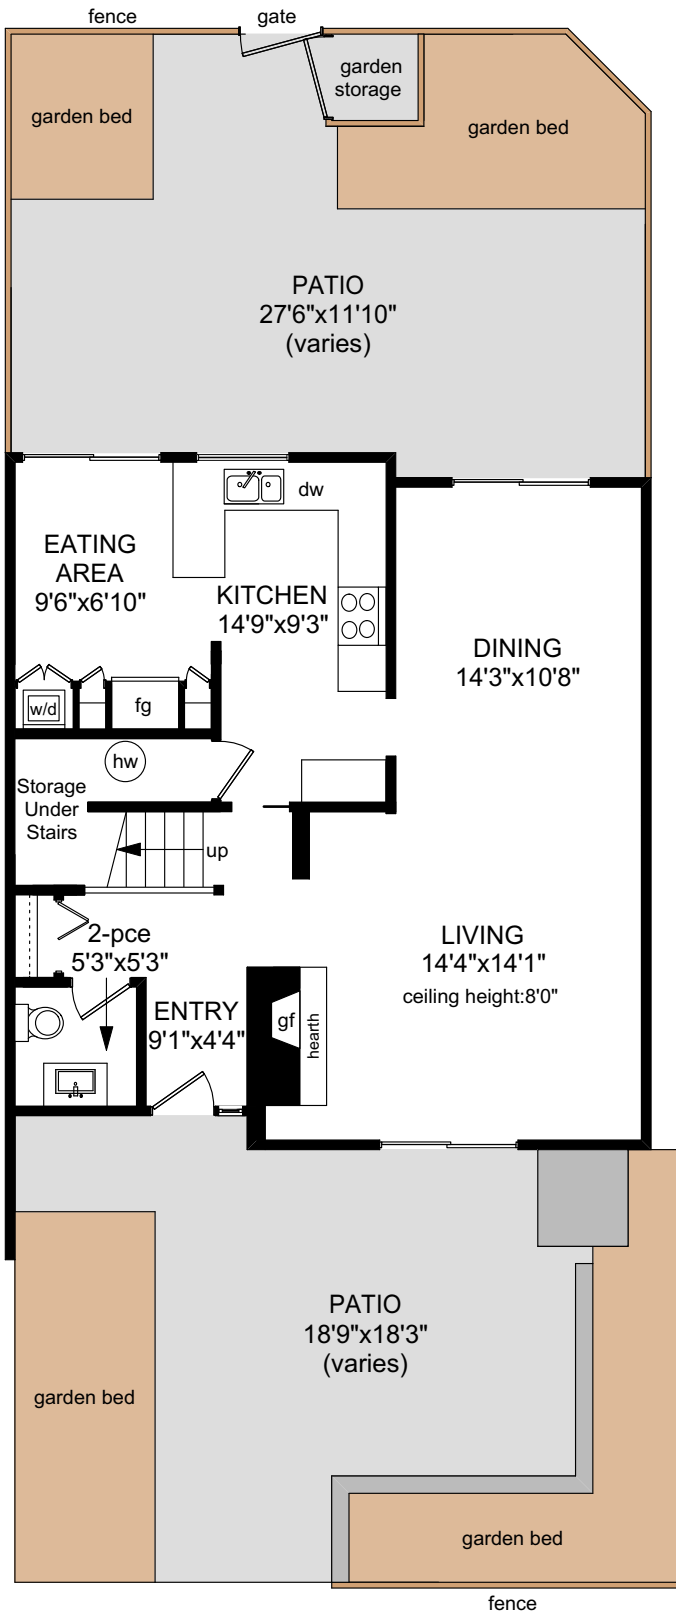

# 13 - 949 PEMBERTON ROAD

MAIN FLOOR  
802 SQ.FT.

UPPER FLOOR  
773 SQ.FT.

NOTE: The room name labels/sizes are for viewing reference only. They are not to be used for calculating total square footage.

	FINISHED SQ. FT.	UNFINISHED SQ. FT.	TOTAL SQ. FT.
MAIN	802	0	802
UPPER	773	0	773
TOTAL	1575	0	1575
PATIOS	0	683	683

PREPARED FOR THE EXCLUSIVE USE OF  
CHERYL BEJCAR Personal Real Estate Corporation\*  
OF NEWPORT REALTY

MEASURED ON: 05/01/24  
DRAWING FILE: 18890

Tafemeasure VICTORIA, B.C.  
Ph.2508838894  
www.tafemeasure.com