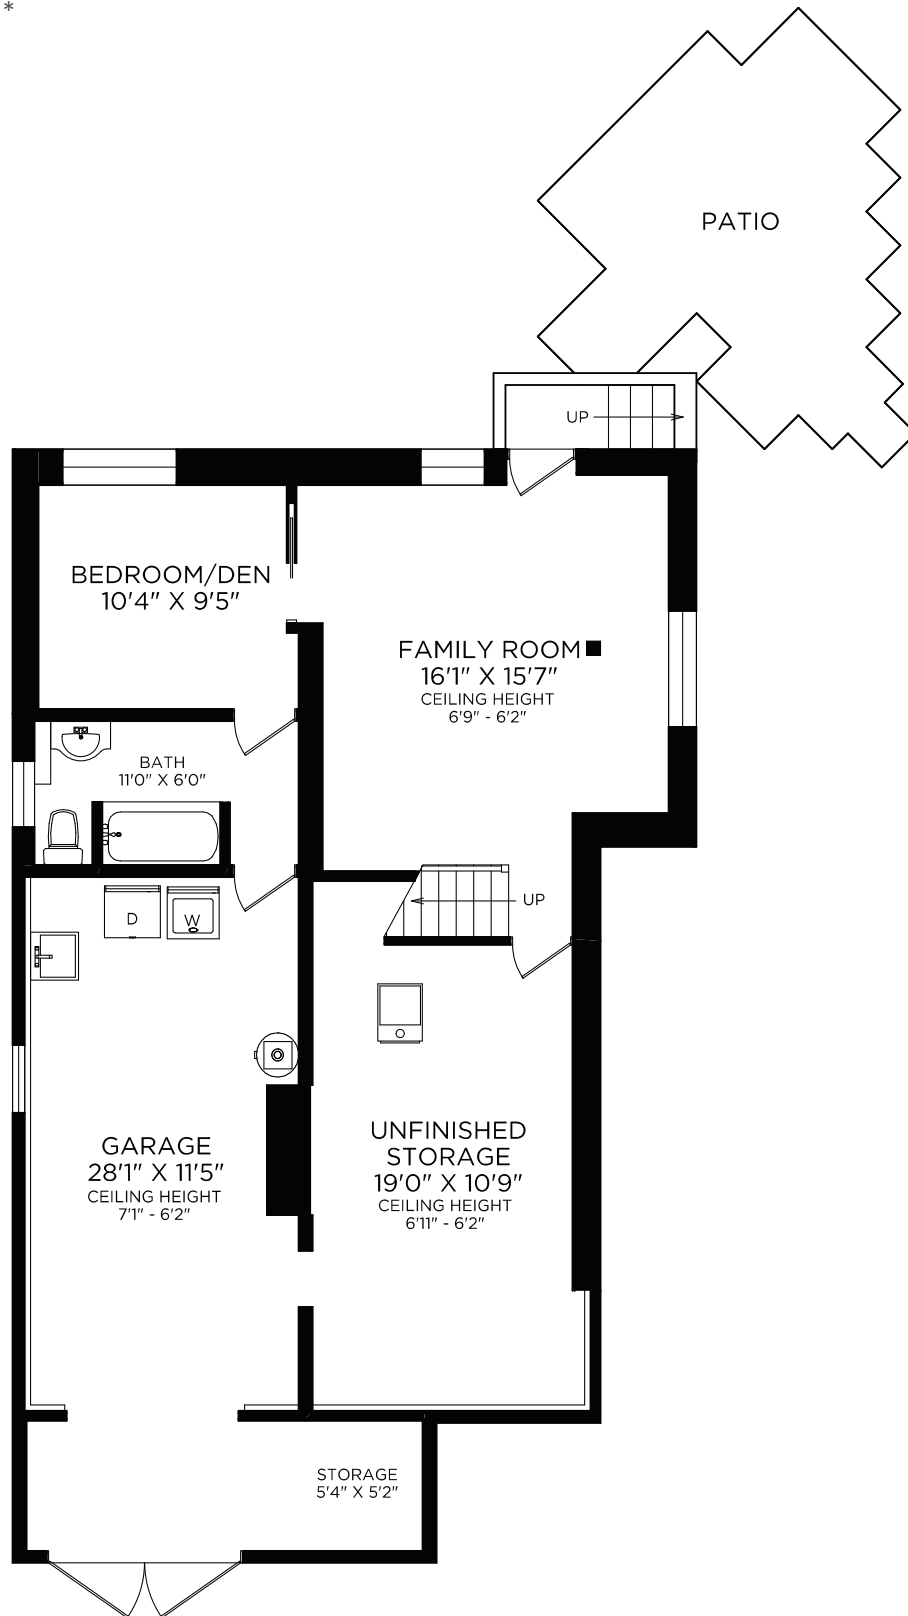

945 FALKLAND ROAD

Document prepared for the exclusive use of:

Cheryl Bejcar*

*Personal Real Estate Corporation

MAIN FLOOR

Floor	Finished	Unfinished	Total	Other Areas
Main	1235	0	1235	Garage 371
Lower	556	263	819	Porch 62
Total	1791	263	2054	Deck 174 Patio 183

REALFOTO

250 388 6998
orders@realfoto.ca

Measured 07/17/2014 by J.G.

All information furnished regarding this property is from sources deemed reliable but no warranty or representation is made to the accuracy thereof. Purchaser to verify measurements if important.

945 FALKLAND ROAD

Document prepared for the exclusive use of:

Cheryl Bejcar*

*Personal Real Estate Corporation

LOWER FLOOR

Floor	Finished	Unfinished	Total	Other Areas
Main	1235	0	1235	Garage 371
Lower	556	263	819	Porch 62
Total	1791	263	2054	Deck 174
				Patio 183