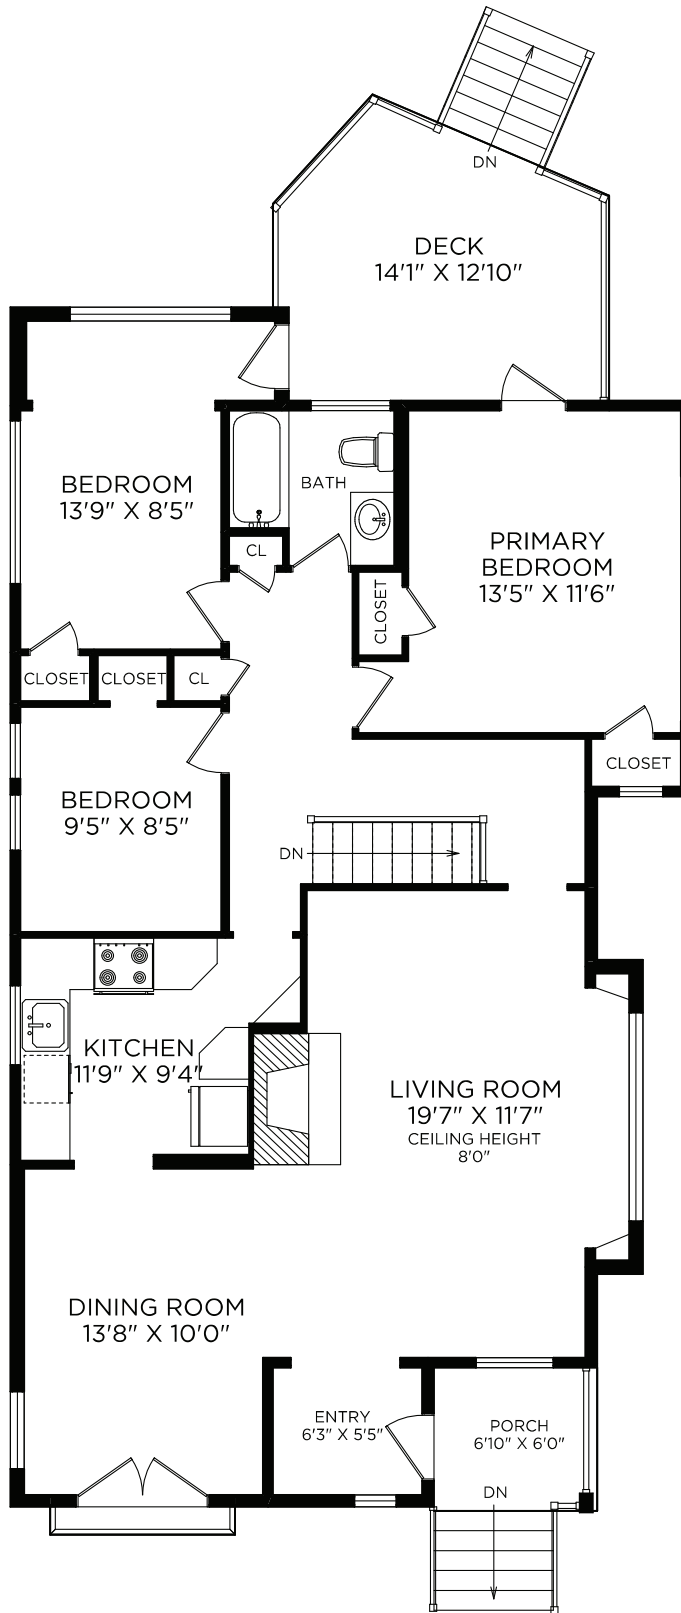

945 FALKLAND ROAD

Document prepared for the exclusive use of:

Cheryl Bejcar*

*Personal Real Estate Corporation

MAIN FLOOR

Floor	Finished	Unfinished	Total	Other Areas
Main	1235	0	1235	Garage 371
Lower	556	263	819	Porch 62
Total	1791	263	2054	Deck 174 Patio 183

REALFOTO

250 388 6998
orders@realfoto.ca

Measured 07/17/2014 by J.G.

All information furnished regarding this property is from sources deemed reliable but no warranty or representation is made to the accuracy thereof. Purchaser to verify measurements if important.

945 FALKLAND ROAD

Document prepared for the exclusive use of:

Cheryl Bejcar*

*Personal Real Estate Corporation

LOWER FLOOR

Floor	Finished	Unfinished	Total	Other Areas
Main	1235	0	1235	Garage 371
Lower	556	263	819	Porch 62
Total	1791	263	2054	Deck 174
				Patio 183